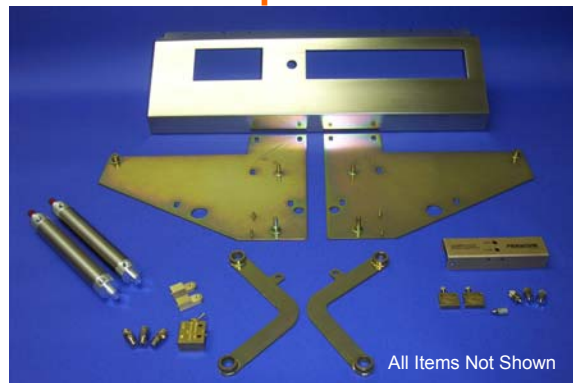

Sold As a Complete Kit

Unbeatable Quality

Tegal® is a registered trademark of the Tegal Corporation®