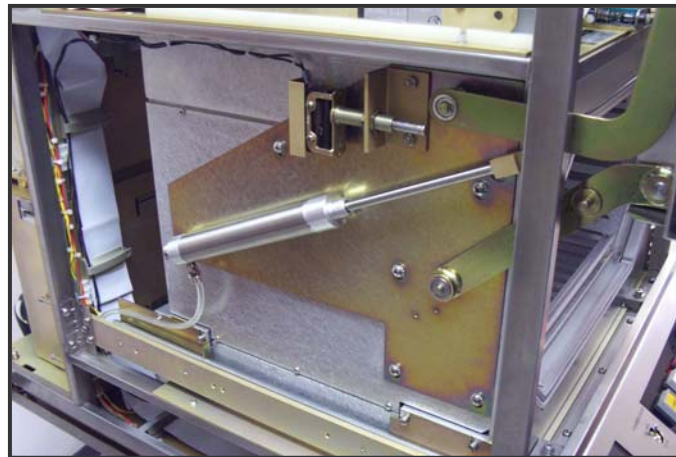

April 2004

Volume 3, Issue 2

PRO NEWS

Inside Articles:

- Tegal 915/965 Air-Actuated Chamber Door
- Tegal RF Match Repair

Refurbished Tegal Etchers

- 900e • 915e
- 901e • 965e
- 903e

Capabilities:

- Semiconductor Equipment Spares
- Reverse Engineering & CAD Services
- Electromechanical Turn-Key Manufacturing
- Precision CNC Machining

Profacture Corporation (503) 644-3222

Tegal® 9X5 Air Actuated Chamber Door Opener

Tegal® 915e / 965e

This is a great upgrade which replaces the original spring and pulley mechanism used on Tegal 915 and 965 Resist Strippers/ Asher's. This system was originally designed by Tegal and has

been improved by Profacture by incorporating needle valves to control the speeds at which the chamber door opens and closes.

reduce particles by eliminating the dependency on the operator not to open or close the door too quickly.