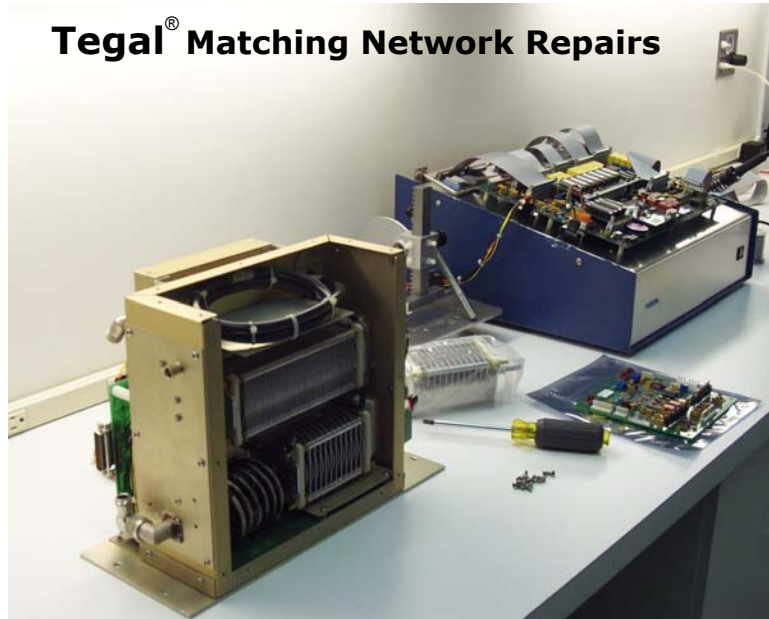

Tegal® Matching Network Repairs

Tegal® Models

901e

903e

915

965

1500
(13.56mHZ Only)

1600
(13.56mHZ Only)

- Low Fixed Repair Cost
- All new Parts
- 24 Hour Turn-Around
- Machine Tested