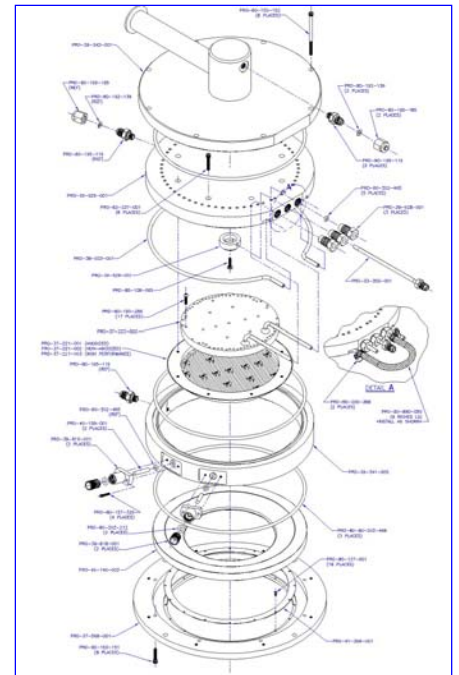

View and download the latest spares catalog, equipment listings, news and updates on new product announcements and much more.

PROFACTURE

Tegal® Matching Network Repairs

Tegal® Models

901e

903e

915

965

1500
(13.56mHZ Only)

1600
(13.56mHZ Only)

- Low Fixed Repair Cost
- All new Parts
- 24 Hour Turn-Around
- Machine Tested

Tegal® 903e Direct Cooled Chamber Spares

Direct Cooled Chamber Conversion – The Tegal 903e Direct Cooled Chambers offer improved and more consistent uniformity. Conversion is simple with Profactures complete field upgrade kit. P/N: **PRO-0067**